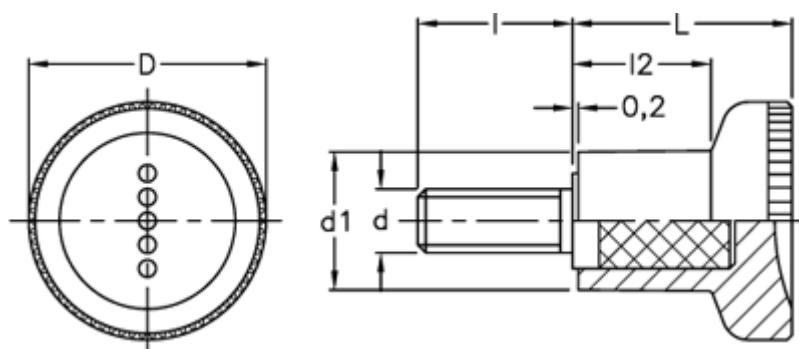

Data Sheet

Article number: 23052431311

Description: E+G Knurled knob
EKK.21-p M5x20-C1

Measures

D	= 21
d1	= 12.5
d 6g	= M5
l	= 20
L	= 18.0
l2	= 10.5